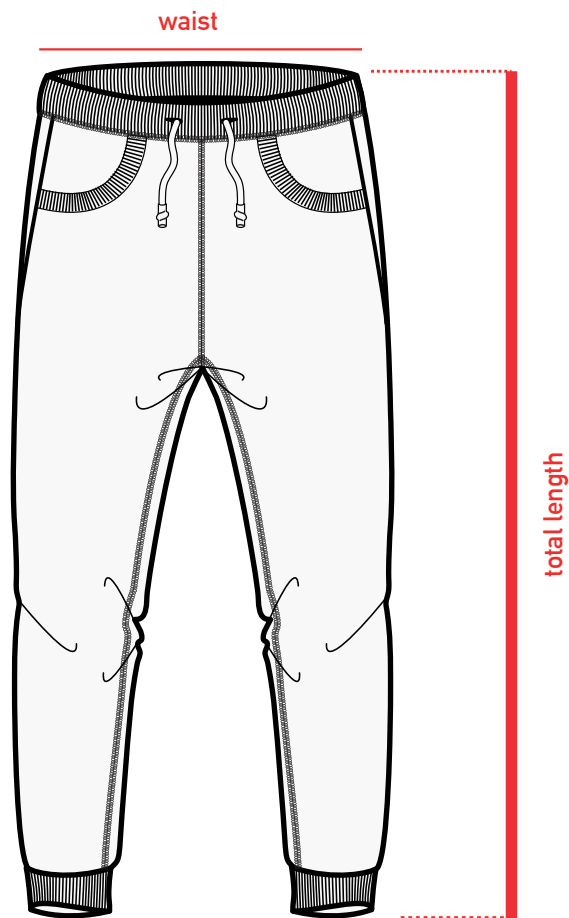

TRACKSUITE

TAGLIE / SIZES	XS	S	M	L	XL	XXL
VITA / WAIST	34	36	38	40	42	44
LUNGHEZZA / OUTSIDE LENGTH	102	104	106	108	110	112